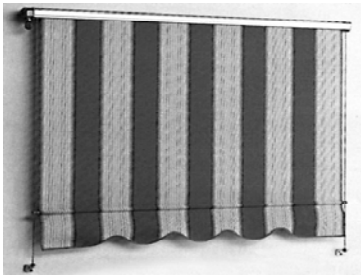

Toga

Providing ultimate fabric protection, this cassette awning system, has the roller tube encased in a clamshell of aluminum providing ultimate fabric protection. It carries all the features of the Sunrise and is available in widths up to 23'. The system also carries a 10-year warranty and is best used for roof mounting applications. It is available in two frame colors.

Retractable Fabric Awnings

“Our Name Reflects Our Quality”

Toga-Little Big

This awning is a combination of the cassette awning and the crossing arm system, available in widths from 4' to 14'. The system also carries a 10-year warranty and is best used for roof mounting applications. It is available in two frame colors.

Retractable Valance

Vario-volant is a vertical extension of the awning's fabric cover at the front of the awning. It allows the fabric to be lowered down from the front bar using a simple gear mechanism. This makes it possible to curtail horizontal sun and provide privacy. Vario-volants may be used on any awning up to 19' in width. On larger projections, the projection must be 10' or less. Drops are available in 3' and 6' mesh and acrylic fabric.

Vario-vertical Drop

A vario-volant is a self-storing vertical drop of fabric on a roller tube. It can be raised or lowered using a gear mechanism. The gear rotates the roller tube, moving the fabric vertically along the side cable guides. Vario-Volant drops are available in width 3' to 23' with drops of 3' and 6' in mesh or acrylic.